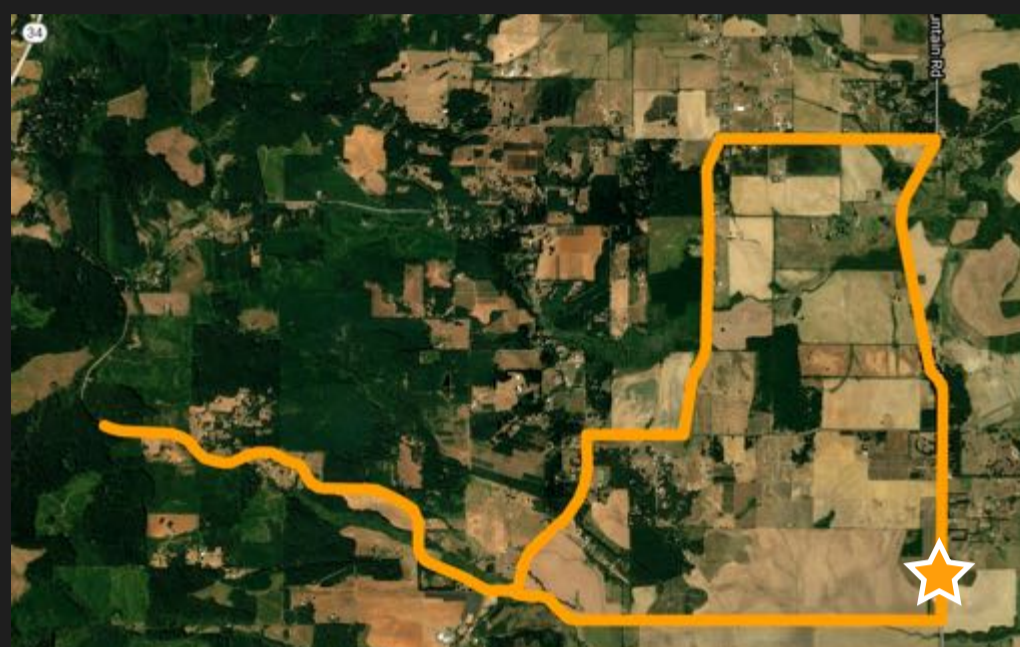

Rolling 9.35 mile loop with a 2 mile uphill finish.  
Staging is at Muddy Creek School:  
30252 Bellfountain Rd. Corvallis, OR

\$5 entry fee • Staging begins at 4:30pm

Time Trial

Women's C	Begins at Muddy Creek Charter School, doing a reverse lap of the road race. Team order will be posted by 2pm on race day. Staging begins at 4:30pm, with 1 minute spacing between teams and 2 minutes between categories.
Men's D	
Women's B	
Men's C	
Women's A	
Men's B	
Men's A	

Criterium is located on northeast end of Oregon State University campus. Parking is available between 11th and 14th on the north side of SW Jefferson Way. Enter from SW Jefferson.

All collegiate races are also invitational events for international collegiate cycling clubs. USAC Rules enforced, proper waivers and USAC approved helmets required.