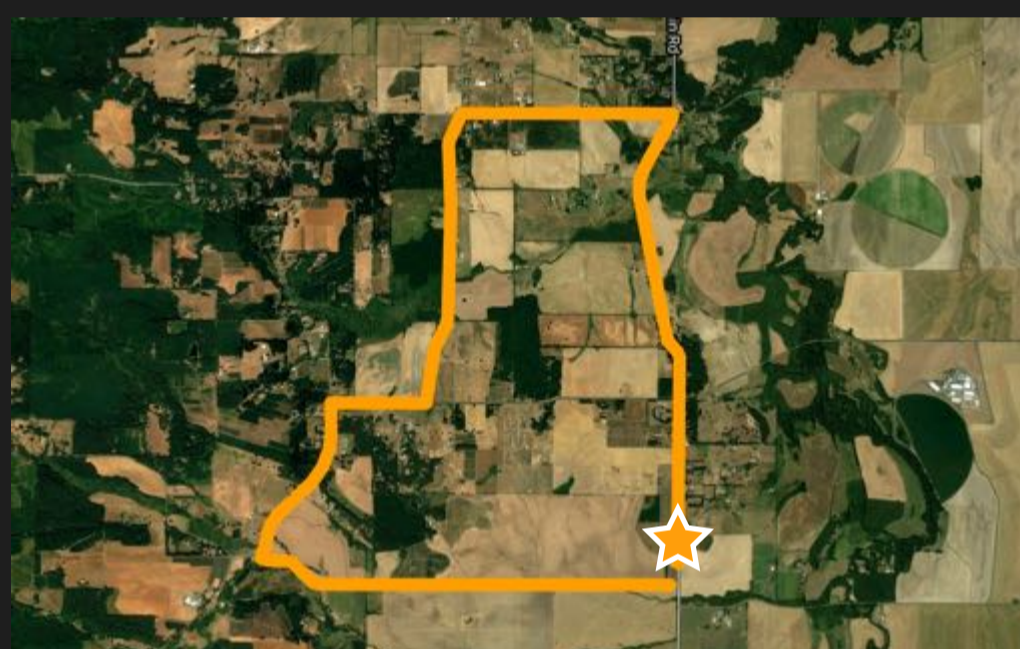

Rolling 9.35 mile loop with a 2 mile uphill finish.  
Staging is at Muddy Creek School:  
30252 Bellfountain Rd. Corvallis, OR

\$5 entry fee • Staging begins at 4:30pm

Time Trial

Women's C	Begins at Muddy Creek Charter School, doing a reverse lap of the road race. Team order will be posted by 2pm on race day. Staging begins at 4:30pm, with 1 minute spacing between teams and 2 minutes between categories.
Men's D	
Women's B	
Men's C	
Women's A	
Men's B	
Men's A	

Criterium is located on northeast end of Oregon State University campus. Parking is available between 11th and 14th on the north side of SW Jefferson Way. Enter from SW Jefferson.

All collegiate races are also invitational events for international collegiate cycling clubs. USAC Rules enforced, proper waivers and USAC approved helmets required.