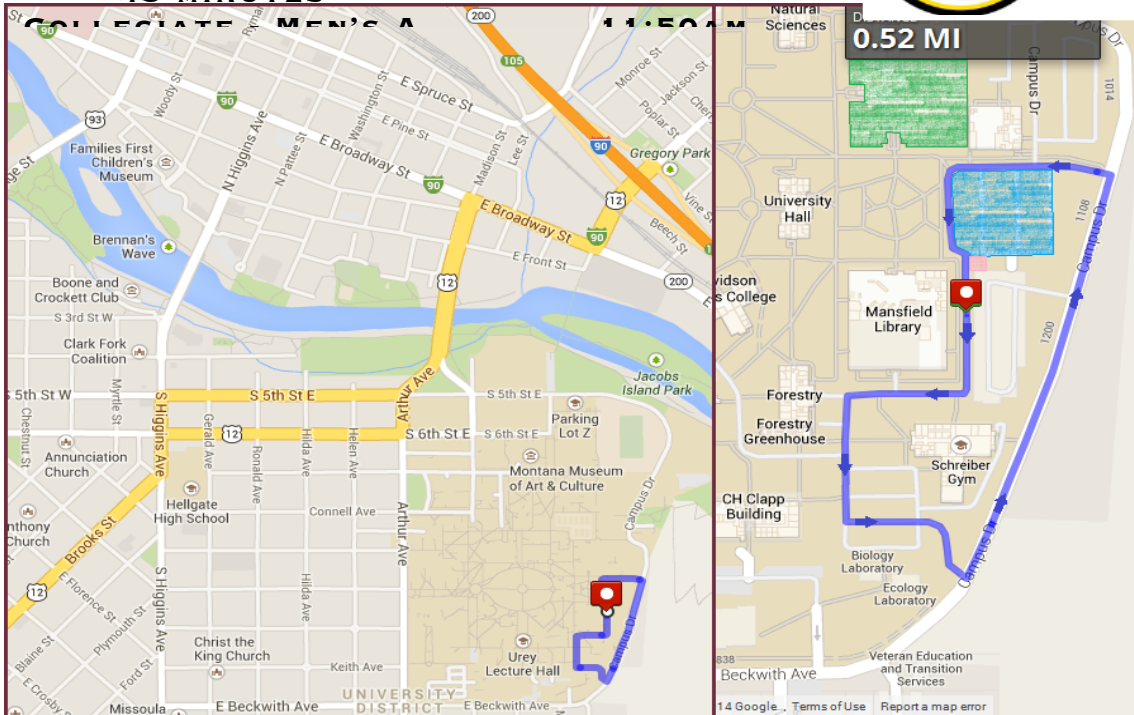

HELD UNDER RACE PERMIT #2014-1070

\$20 RACE REGISTRATION CLOSURES 30 MIN BEFORE START

MAP KEY
parking

DIRECTIONS FROM I-90:

- TAKE I-90 EXIT 105 FOR VAN BUREN ST.
- TURN SOUTH ON VAN BUREN ST
- TURN RIGHT ON BROADWAY ST.