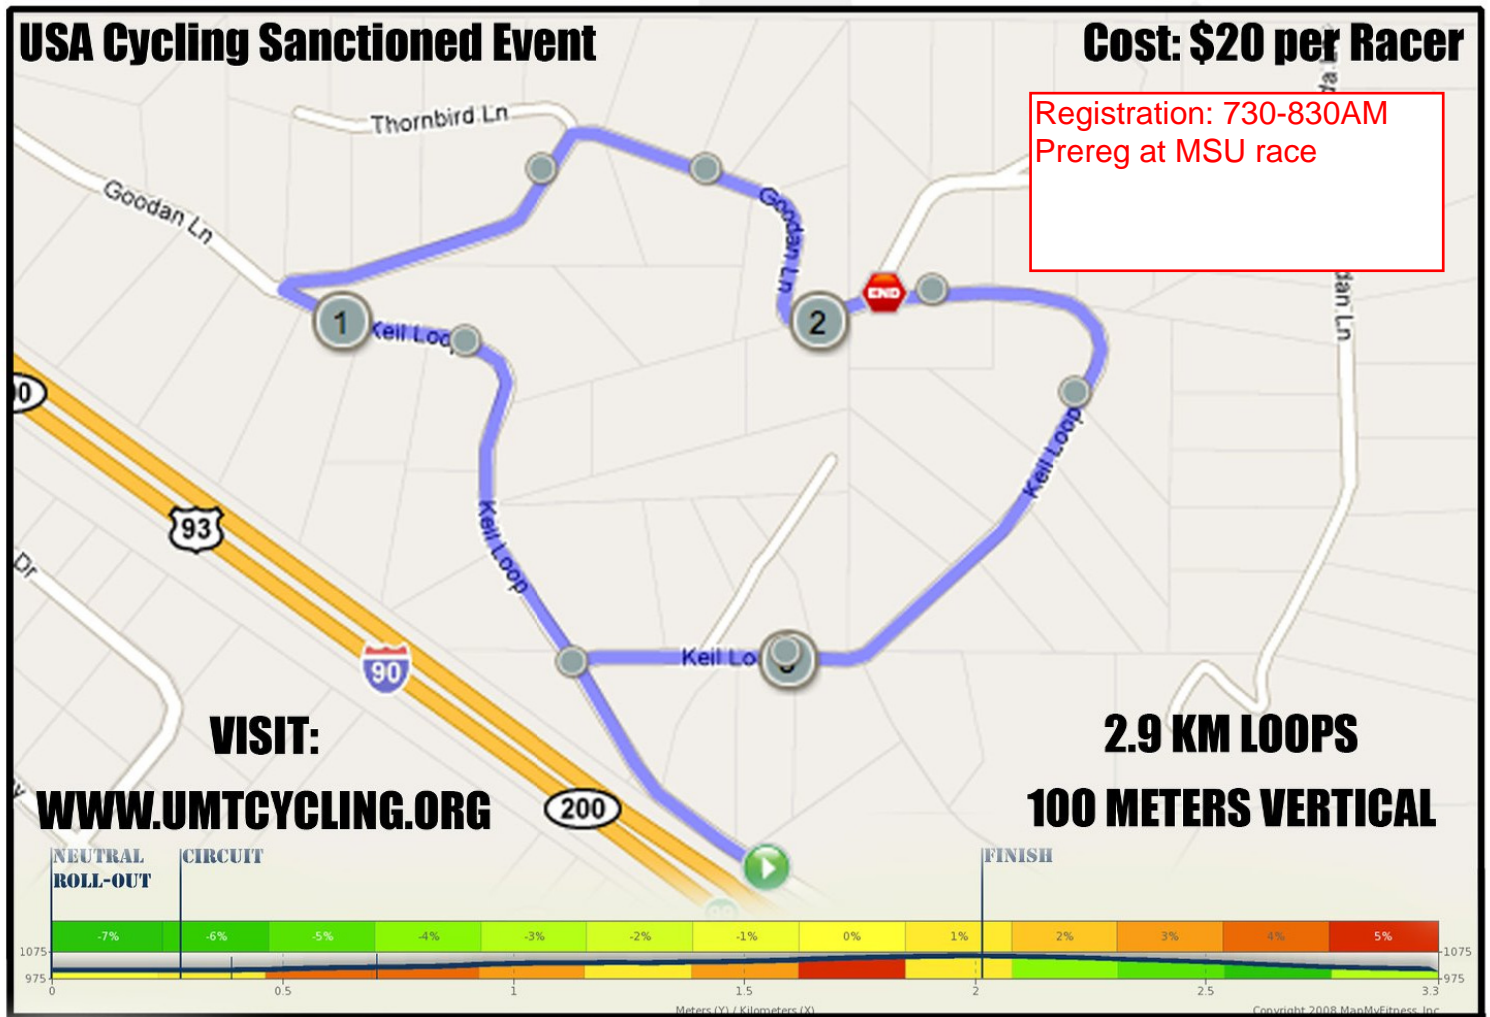

THROW-DOWN IN ZOOTOOWN

Circuit Race

SUNDAY, APRIL 8, 2012

Take I-90 east to Exix 99
 Turn right off the freeway
 Park at the bank on your right
 Address is: 5600 Airway Boulevard

For more race info, and info on home stays, contact Zoë Gas:
 zoe.glas@umontana.edu
 1 (415) 827-9319

Men D	Start at 9:00 am	25 Minutes	Women A/B	Start at 10:55 am	45 Minutes
Women C	Start at 9:35 am	25 Minutes	Men B	Start at 11:50 am	45 Minutes
Men C	Start at 10:10 am	35 Minutes	Men A	Start at 12:45 pm	60 Minutes