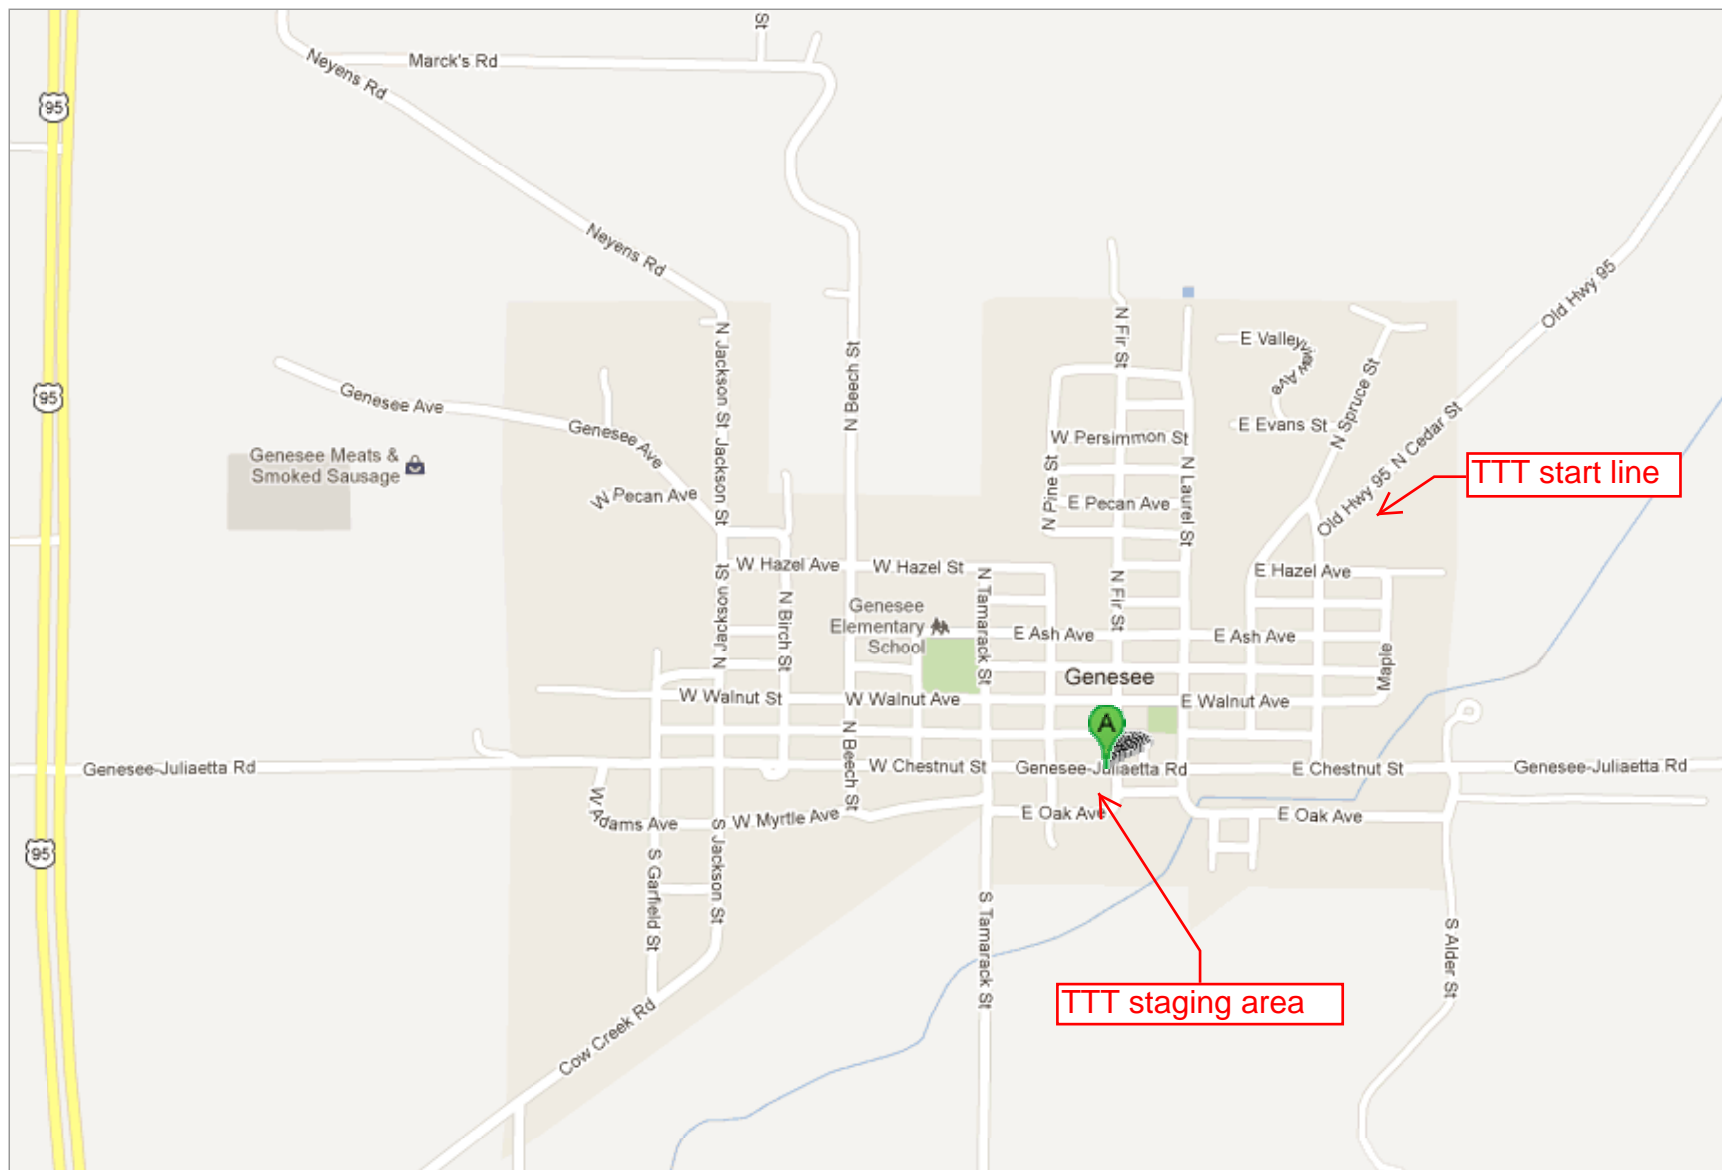

Location: Genesee, ID (approximately 45 minutes from Palouse, WA). Proceed from Palouse to Moscow, ID and go south on 95 about 16 miles. Turn left on Genesee-Julietta Road and proceed to staging area parking lot on right near the ball fields.

TTT start is about 1 mile from staging area on Old Highway 95. Continue past staging area about 0.25 miles and turn left on S. Cedar St. and right on Old Highway 95.

Time/Date: Saturday, April 21 first group off at 5:00 pm

birk.roseman@gmail.com

TJ Anderson (UI)

tjanderson@vandals.uidaho.edu

Matt Morra

mmorra@uidaho.edu

Held under USA Cycling Event Permit

Genesee ID TTT

-  Signage: Road Closed Ahead
-  Signage: Do Not Enter - Road Closed
-  General Event Parking
-  Lot Closed, No Parking Sunday April 22, 6 a.m. - 2 p.m.
-  Cyclists Route
-  Dumpsters/Restroom (post Friday)