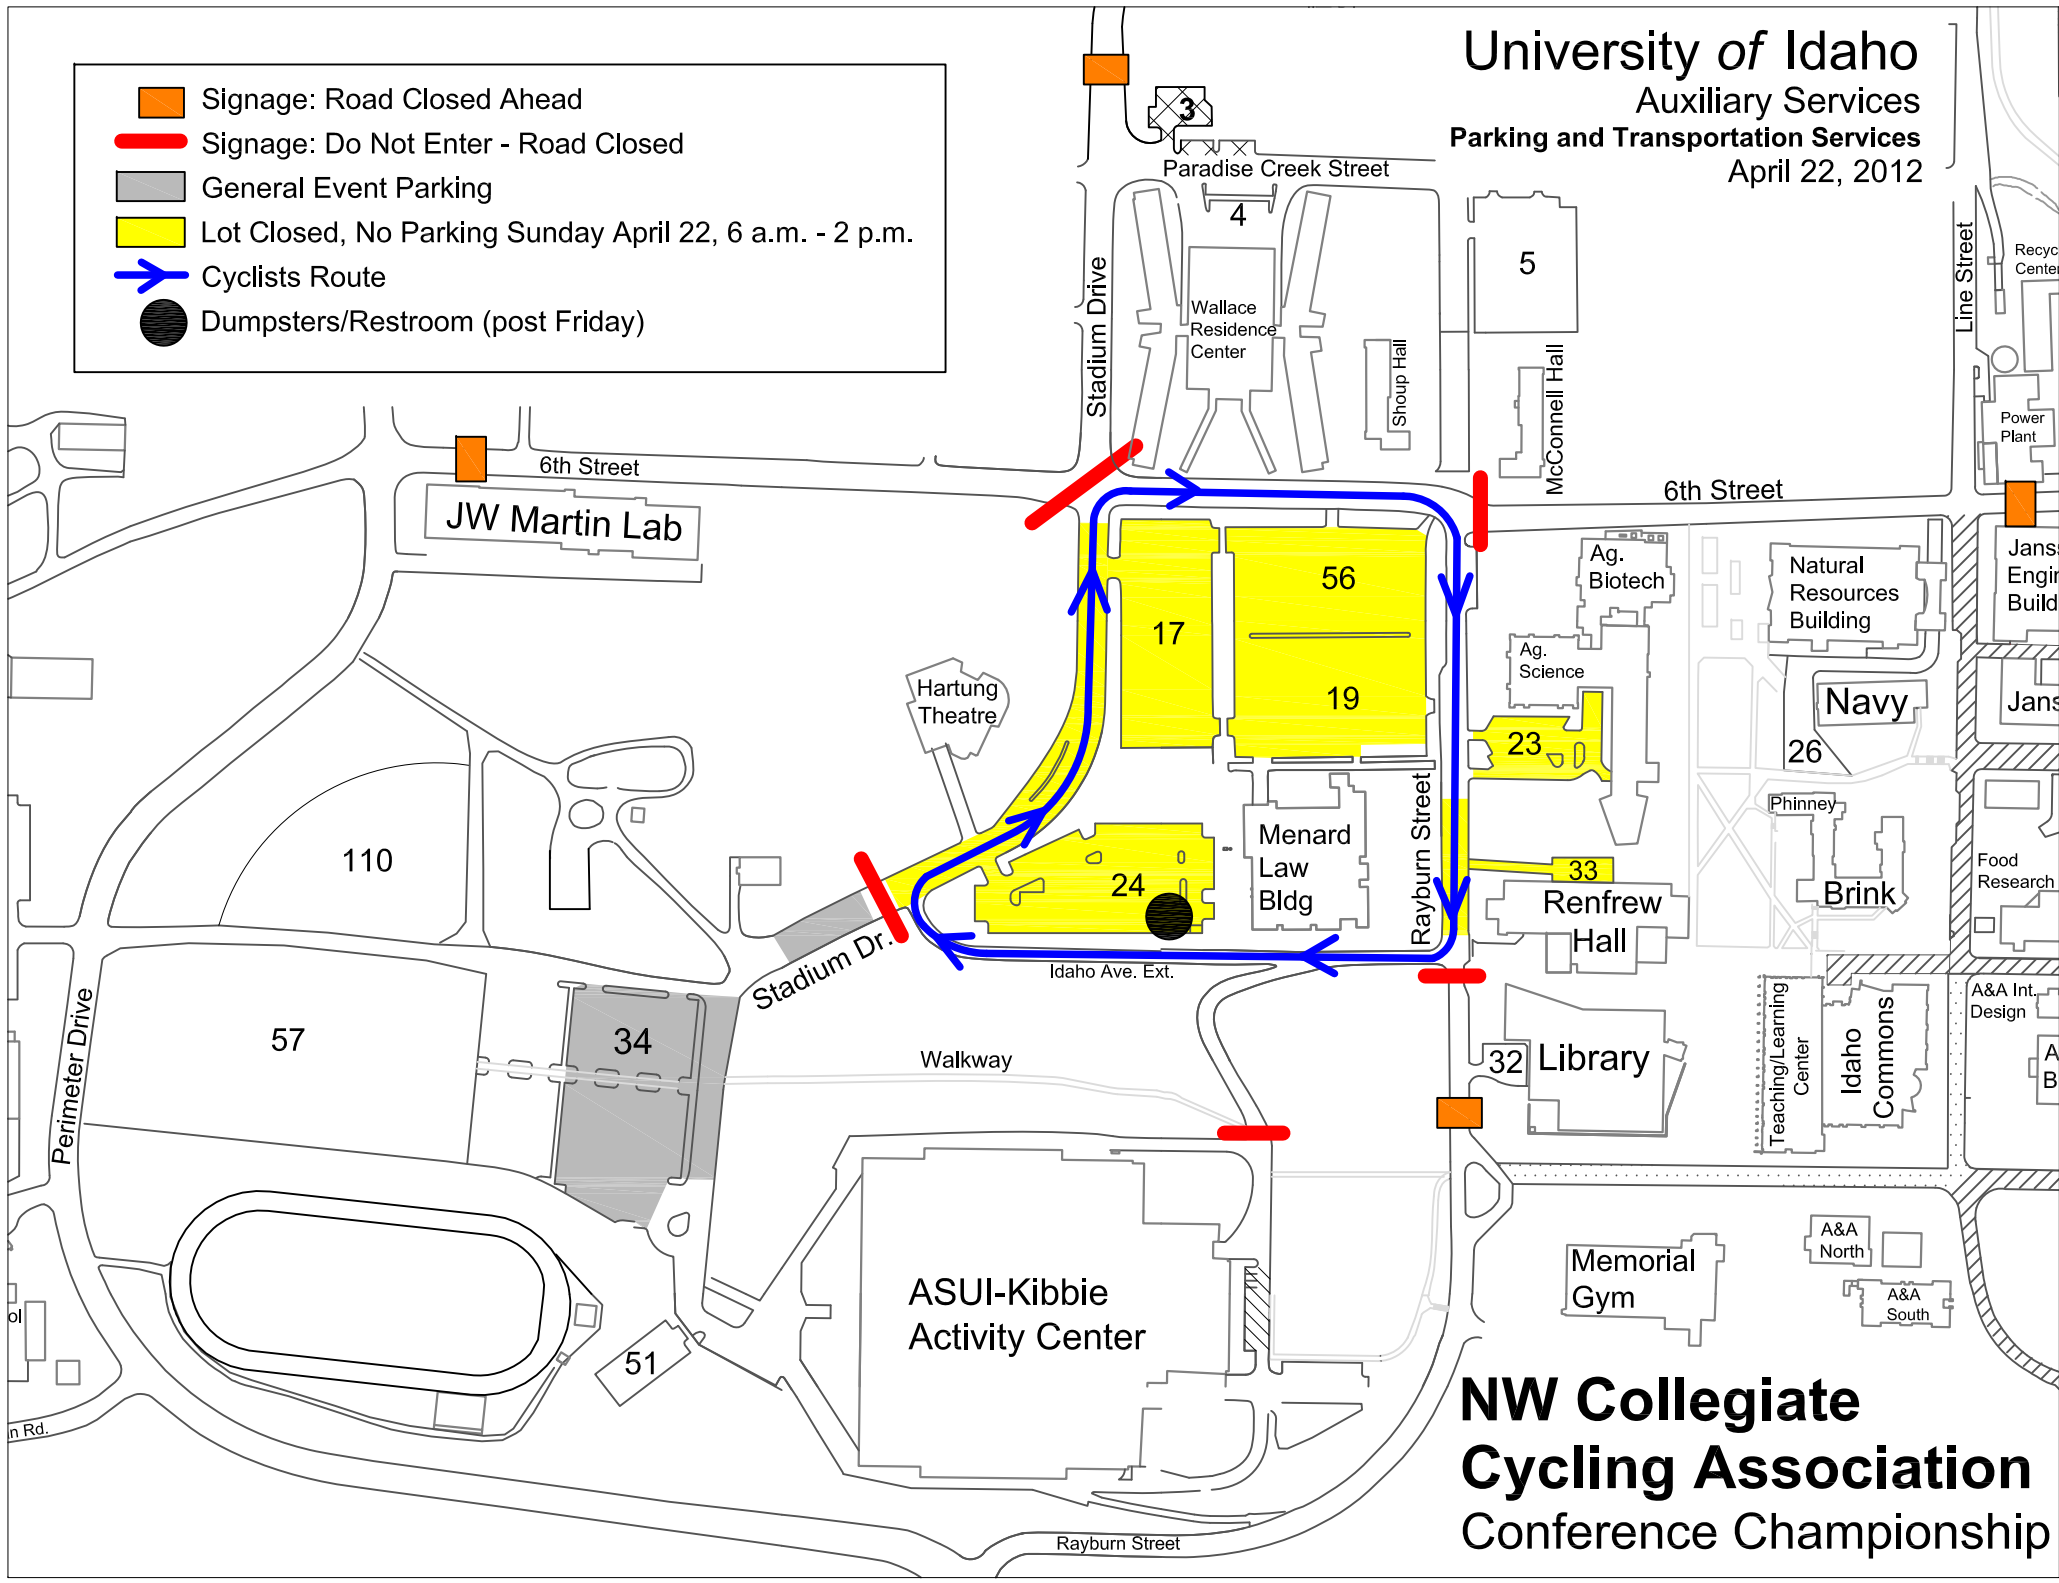

Location: Genesee, ID (approximately 45 minutes from Palouse, WA). Proceed from Palouse to Moscow, ID and go south on 95 about 16 miles. Turn left on Genesee-Julietta Road and proceed to staging area parking lot on right near the ball fields.

TTT start is about 1 mile from staging area on Old Highway 95. Continue past staging area about 0.25 miles and turn left on S. Cedar St. and right on Old Highway 95.

Time/Date: Saturday, April 21 first group off at 5:00 pm

Course: 12 mile flat/false-flat fast out and back course might be windy!

Order: WC>MD>WB>MC>WA>MB>MA

1-minute intervals between teams and 2-minute intervals between categories.

UI Campus Criterium:

8:00 am Women C 25 minutes

birk.roseman@gmail.com

TJ Anderson (UI)

tjanderson@vandals.uidaho.edu

Matt Morra

mmorra@uidaho.edu

Held under USA Cycling Event Permit

Genesee ID TTT

-  Signage: Road Closed Ahead
-  Signage: Do Not Enter - Road Closed
-  General Event Parking
-  Lot Closed, No Parking Sunday April 22, 6 a.m. - 2 p.m.
-  Cyclists Route
-  Dumpsters/Restroom (post Friday)